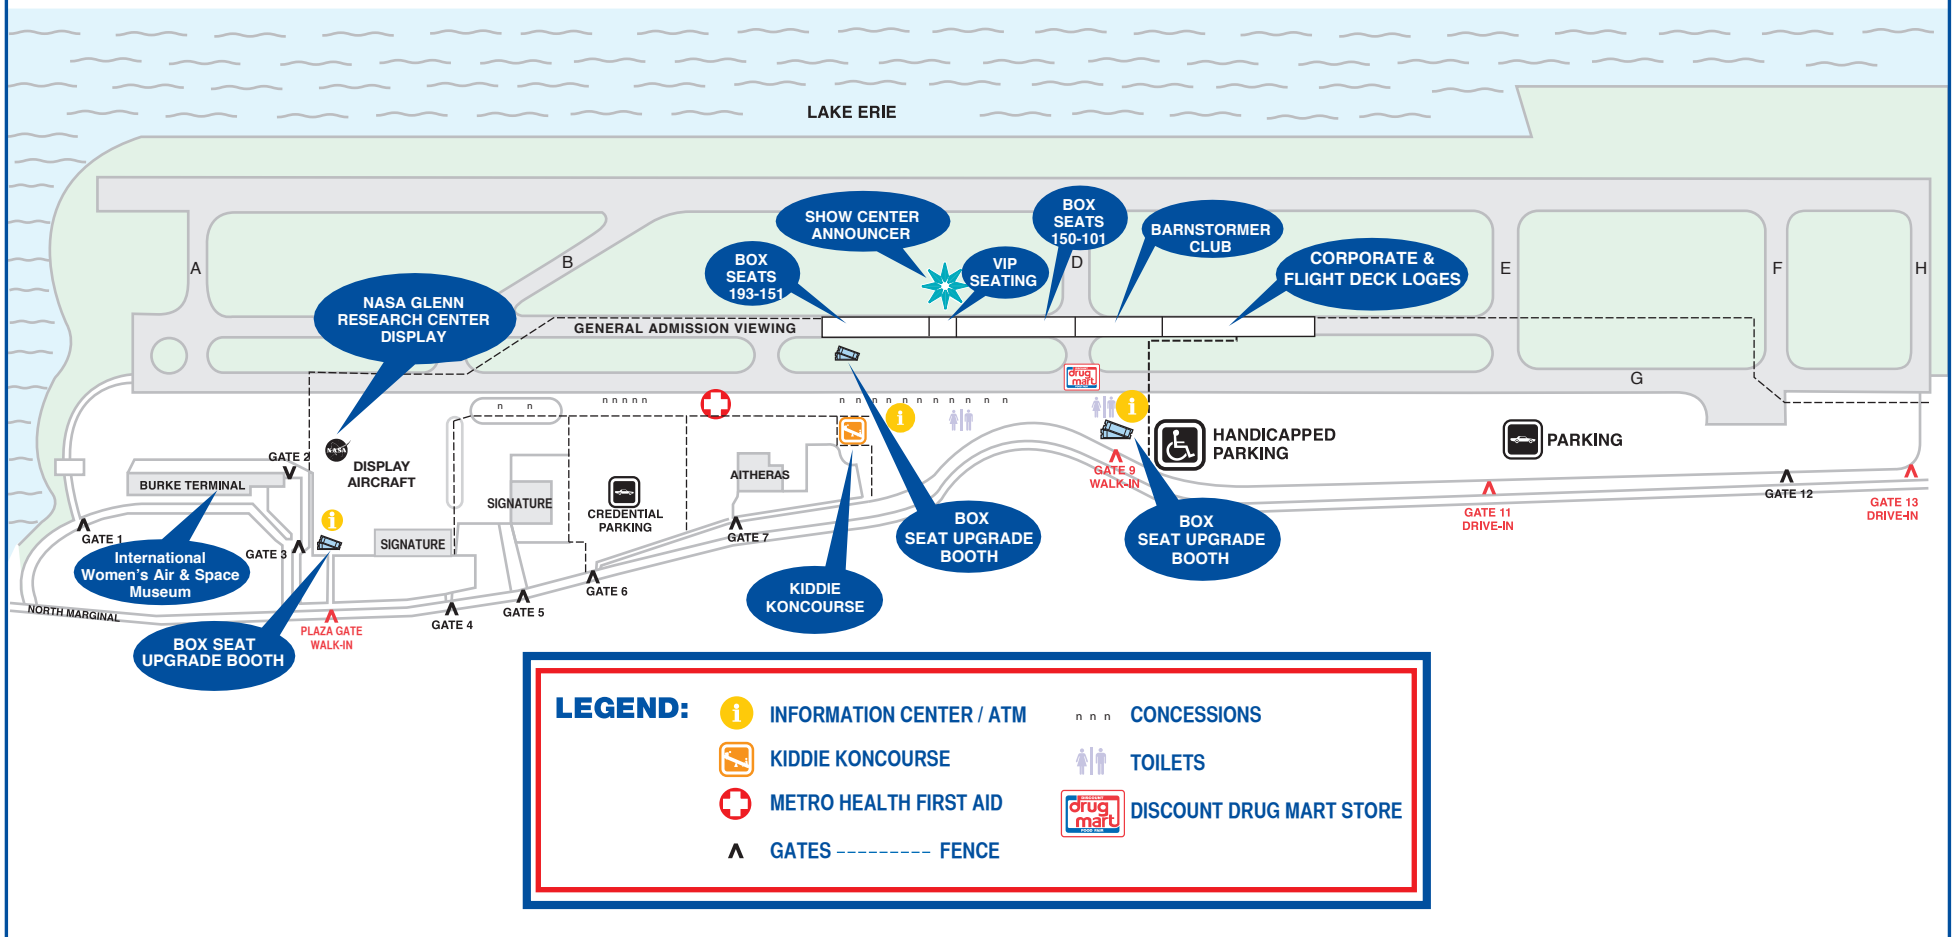

**CLEVELAND NATIONAL**  
**AIR SHOW**  
 PRESENTED BY 

# Air Show Map

**LEGEND:**

|   |                          |   |                          |
|---|--------------------------|---|--------------------------|
|  | INFORMATION CENTER / ATM |  | CONCESSIONS              |
|  | KIDDIE KONCOURSE         |  | TOILETS                  |
|  | METRO HEALTH FIRST AID   |  | DISCOUNT DRUG MART STORE |
|  | GATES                    |  | FENCE                    |

\* NOTE: In the event you become separated from your party, remember the Cleveland National Air Show escorts all lost patrons to the Kiddie Koncourse.