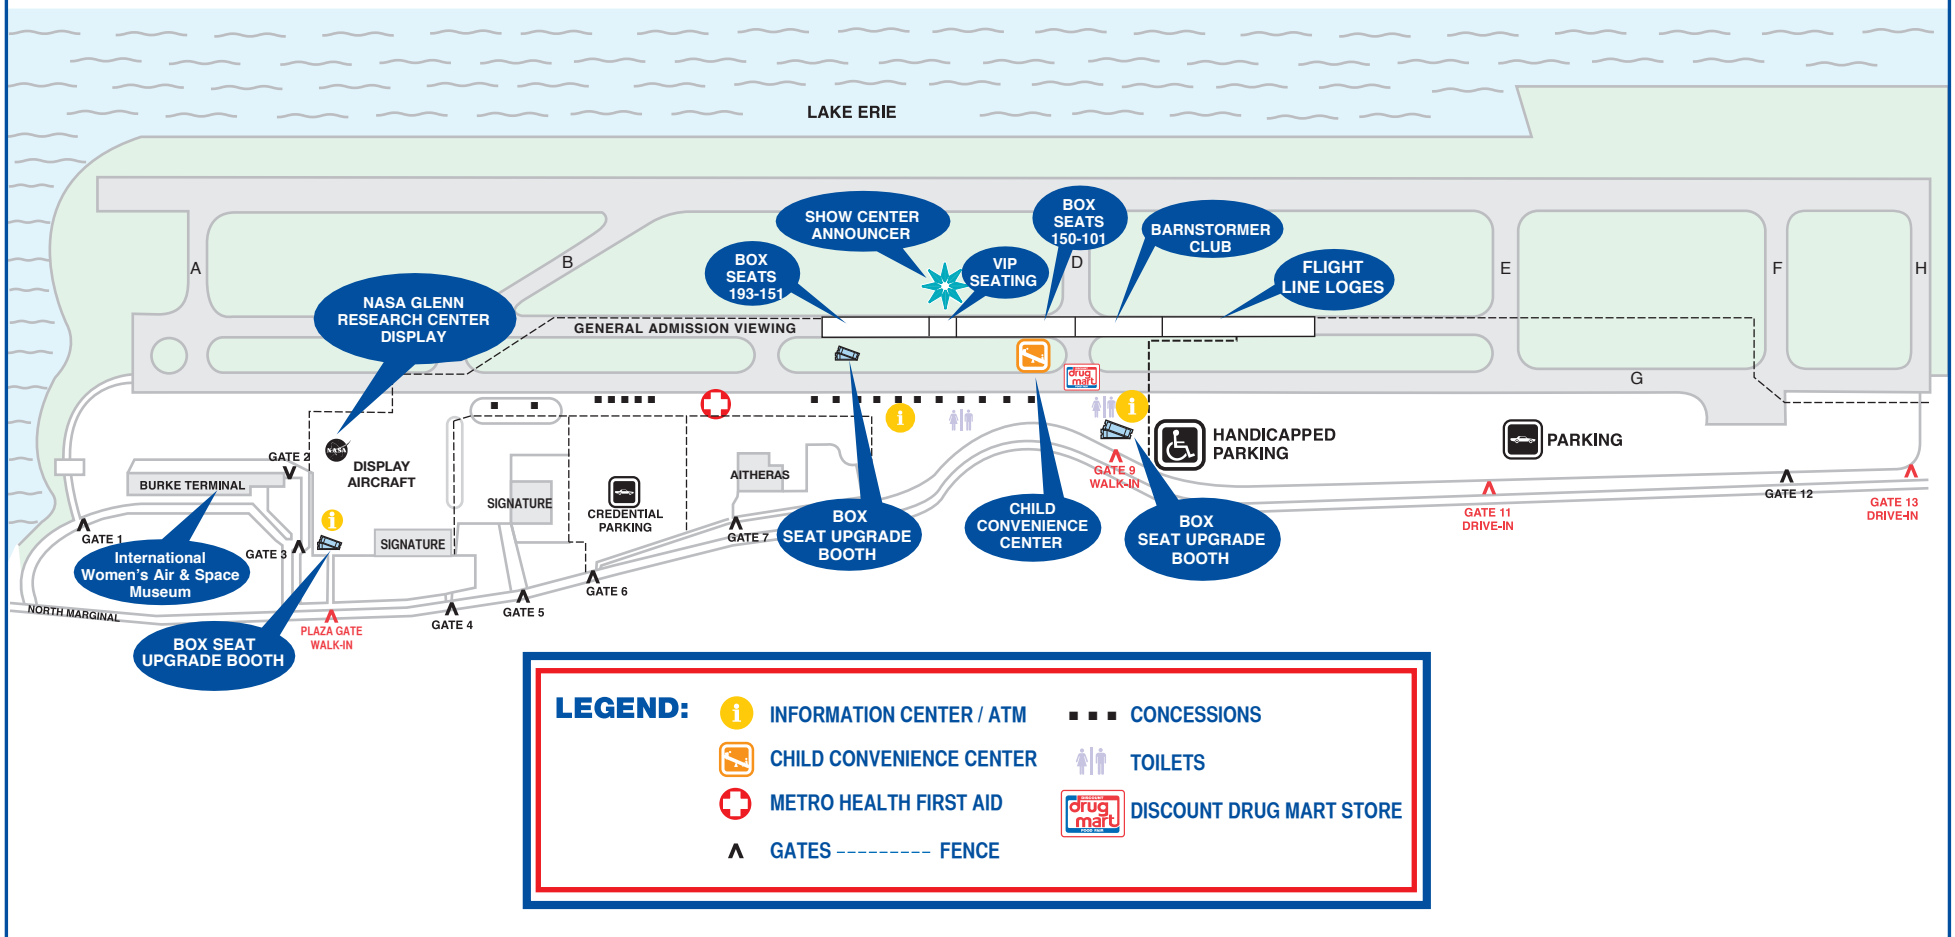

CLEVELAND NATIONAL
AIR SHOW
 PRESENTED BY 

Air Show Map

LEGEND:

	INFORMATION CENTER / ATM		CONCESSIONS
	CHILD CONVENIENCE CENTER		TOILETS
	METRO HEALTH FIRST AID		DISCOUNT DRUG MART STORE
	GATES		FENCE

* NOTE: In the event you become separated from your party, remember the Cleveland National Air Show escorts all lost patrons to the Child Convenience Center.