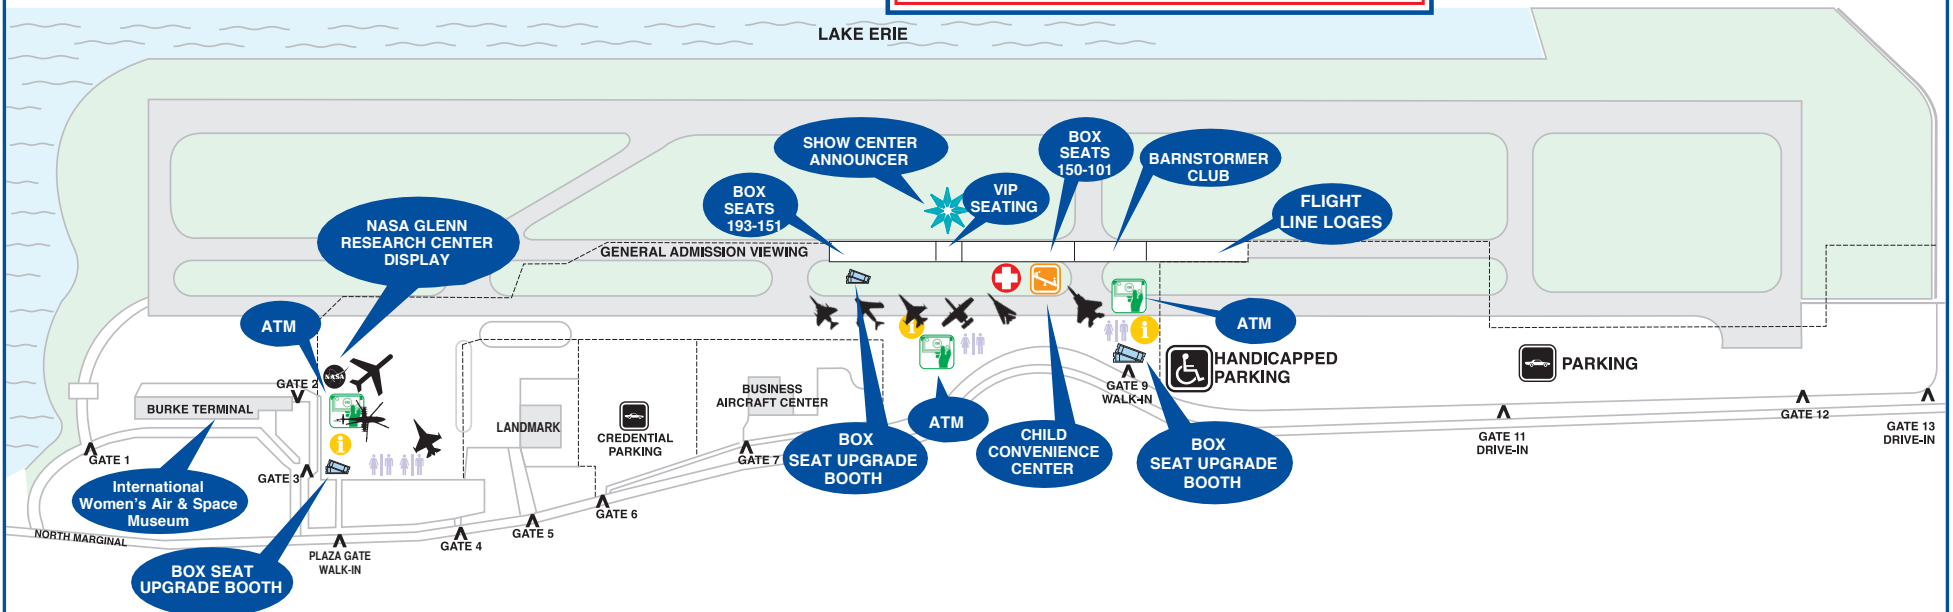

# 2011 AIR SHOW MAP

**LEGEND:**

- INFORMATION CENTER, ATM
- CHILD CONVENIENCE CENTER
- METRO HEALTH FIRST AID
- TOILETS
- GATES
- FENCE

Supported by

**CHEVROLET**  
 Honors America's Military

The Cleveland Coca-Cola  
 Bottling Company

*Thank You To Our Sponsors! . . . . .*

\* NOTE: In the event you become separated from your party, remember the Cleveland National Air Show escorts all lost patrons to the Child Convenience Center.