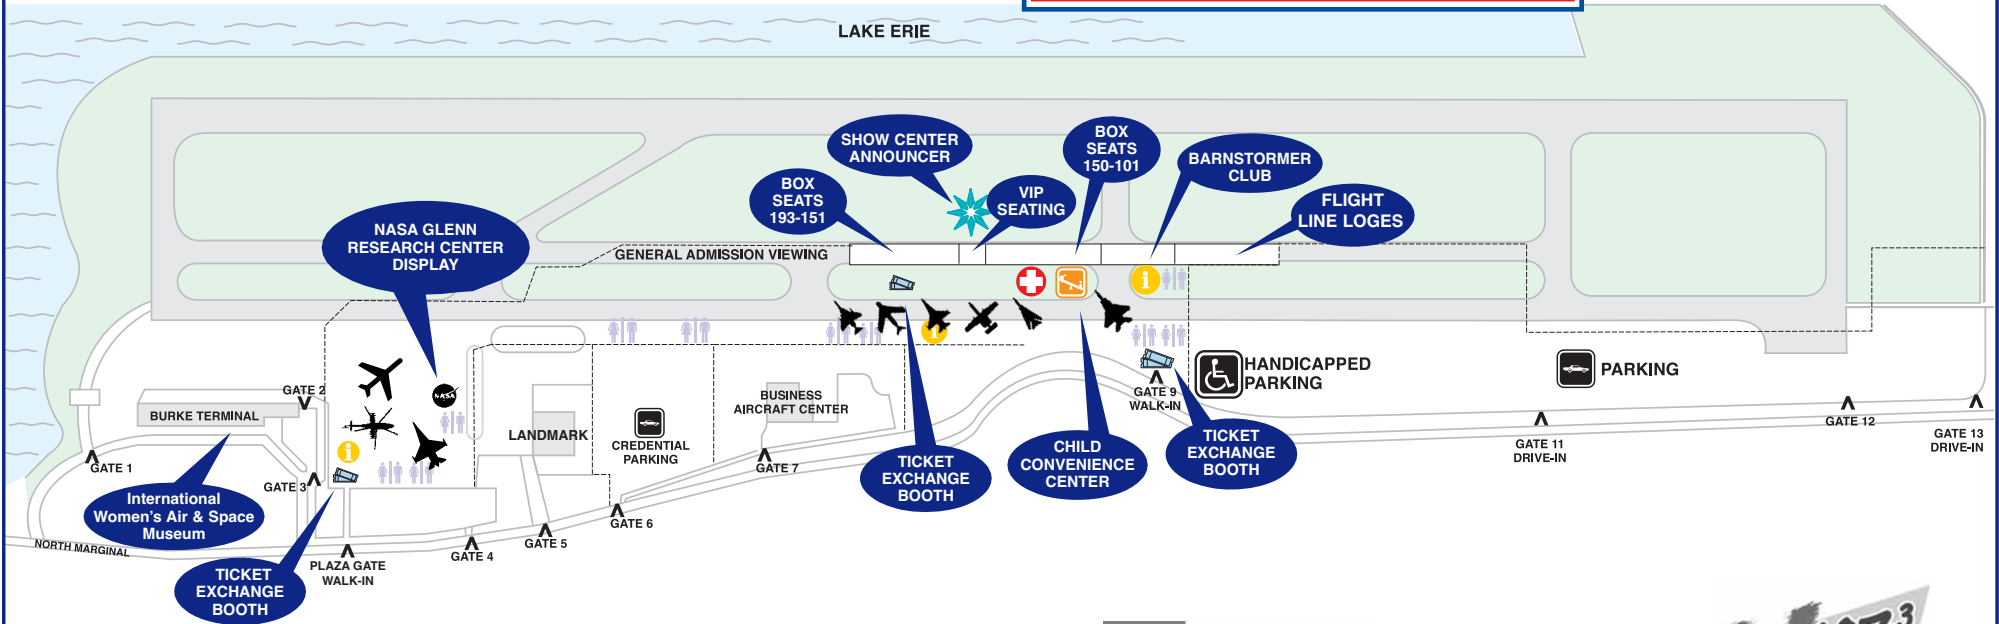

2010 AIR SHOW MAP

LEGEND:

- INFORMATION CENTER
- CHILD CONVENIENCE CENTER
- METRO HEALTH FIRST AID
- TOILETS
- GATES
- FENCE

Supported by

The Cleveland Coca-Cola Bottling Company

Thank You To Our Sponsors!

* NOTE: In the event you become separated from your party, remember the Cleveland National Air Show escorts all lost patrons to the Child Convenience Center.