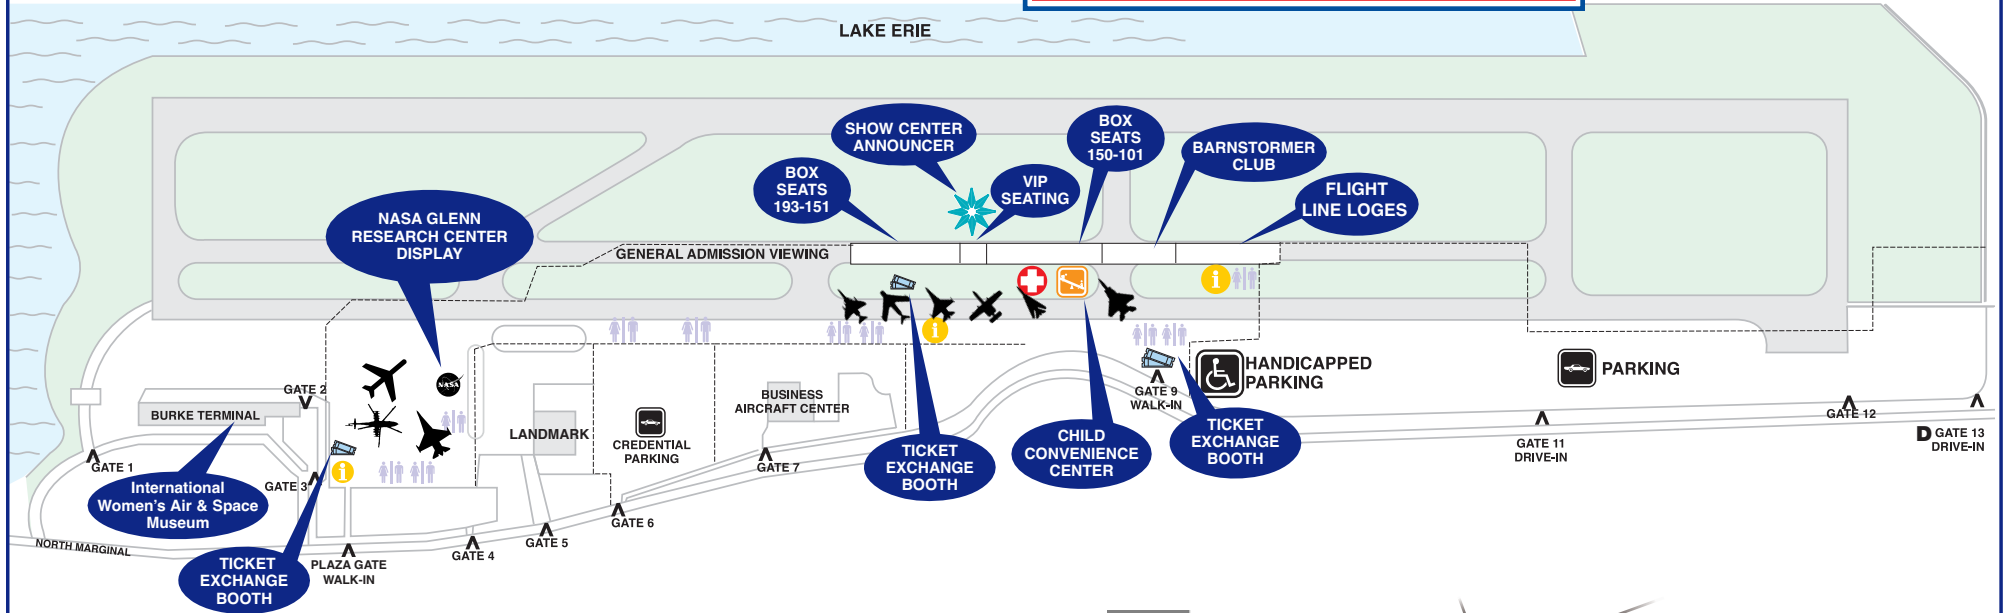

# 2009 AIR SHOW MAP

**LEGEND:**

- INFORMATION CENTER
- CHILD CONVENIENCE CENTER
- METRO HEALTH FIRST AID
- TOILETS
- GATES
- FENCE

Supported by

The Cleveland Coca-Cola Bottling Company

Thank You To Our Sponsors! . . . . .

\* NOTE: In the event you become separated from your party, remember the Cleveland National Air Show escorts all lost patrons to the Child Convenience Center.