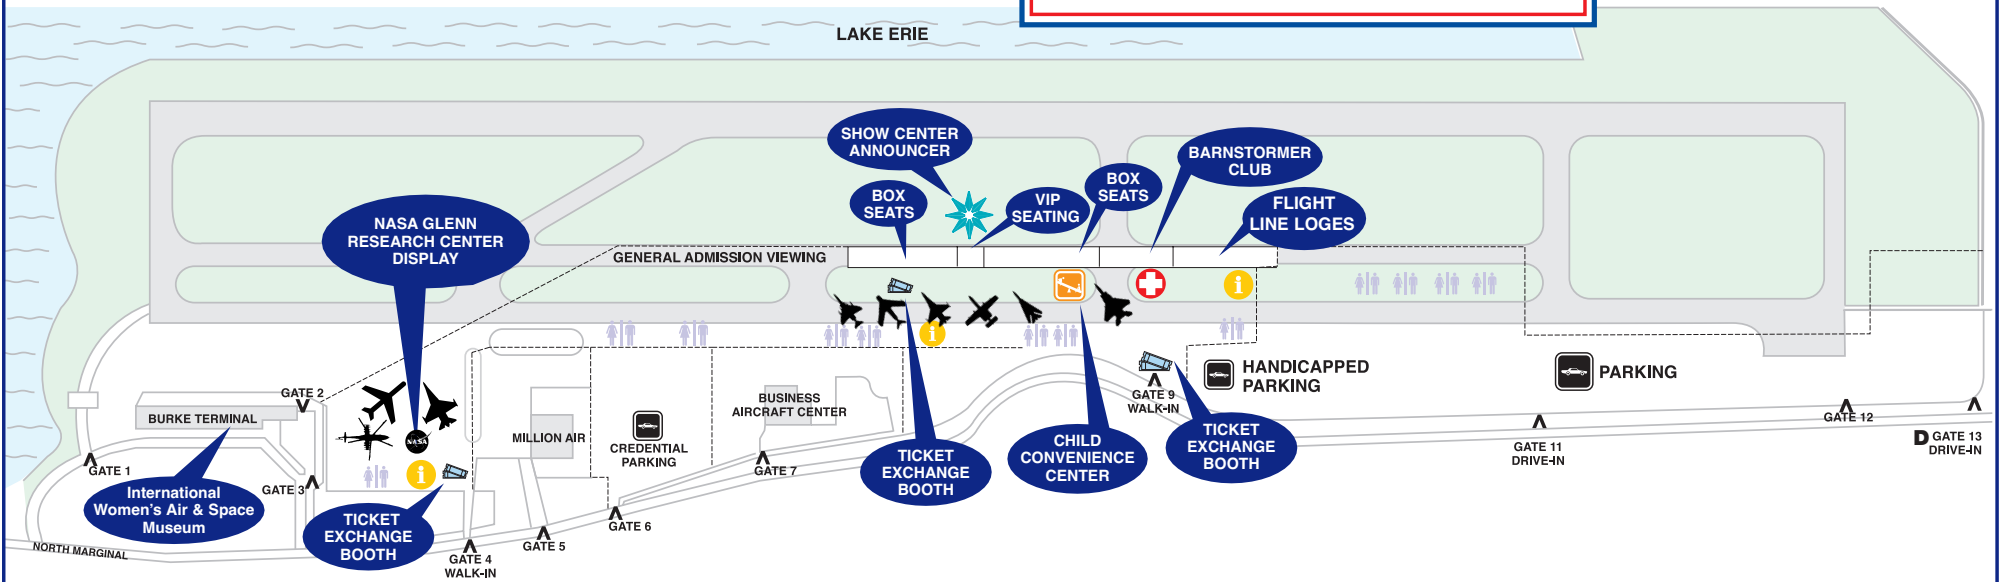

2006 AIR SHOW MAP

LEGEND:

- INFORMATION CENTER
- CHILD CONVENIENCE CENTER
- METRO HEALTH FIRST AID
- TOILETS
- GATES
- FENCE

Supported by

 The Cleveland Coca-Cola Bottling Company
 Official Car and Truck

Thank You To Our Sponsors!